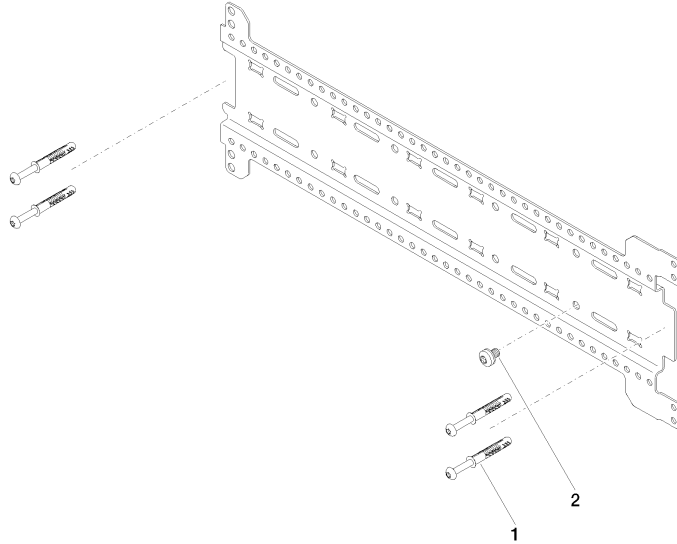

xGRID Installation track 555 mm -

12 360 970 90

- width 555mm
- height 135 mm
- depth 12 mm
- retaining screws and plugs

More about the xGRID installation track can be found in the Shower Book brochure

xGRID Installation track 555 mm -

12 360 970 90

xGRID Installation track 555 mm -

12 360 970 90

Spare parts list

| No. | Item Number | Name | Quantity used | Delivery time |
|-----|--------------------|------------|---------------|---------------|
| 1 | 04 30 31 054 00 90 | fixing set | 2 | 2 |
| 2 | 04 30 30 212 00 90 | fixing set | 1 | 60 |