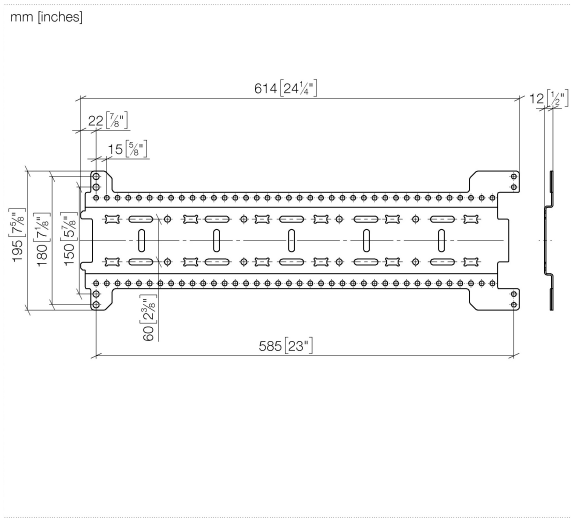

xGRID Installation track 555 mm -

12 360 970 90

- width 555mm
- height 135 mm
- depth 12 mm
- retaining screws and plugs

More about the xGRID installation track can be found in the Shower Book brochure

xGRID Installation track 555 mm -

12 360 970 90

xGRID Installation track 555 mm -

12 360 970 90

Spare parts list

| No. | Item Number | Name | Quantity used | Delivery time |
|-----|--------------------|------------|---------------|---------------|
| 1 | 04 30 31 054 00 90 | fixing set | 2 | 2 |
| 2 | 04 30 30 212 00 90 | fixing set | 1 | 60 |